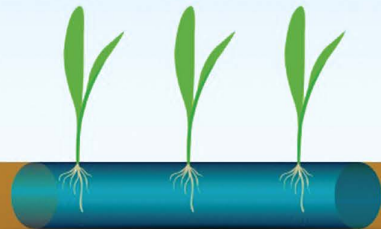

▶ WHAT IS IT?

CROP ESTABLISHMENT TOOL

Creates a favourable environment for the germinating seedling increasing soil water holding capacity around the seed and keeping nutrients solubilised for uptake.

SE14™

OTHERS

▶ HOW DO I USE IT?

INJECT AS CLOSE TO THE SEED AS POSSIBLE

Improves seed germination, vigour and nutrient uptake by attracting and retaining moisture around the seed when banded with water and/or liquid fertilisers.